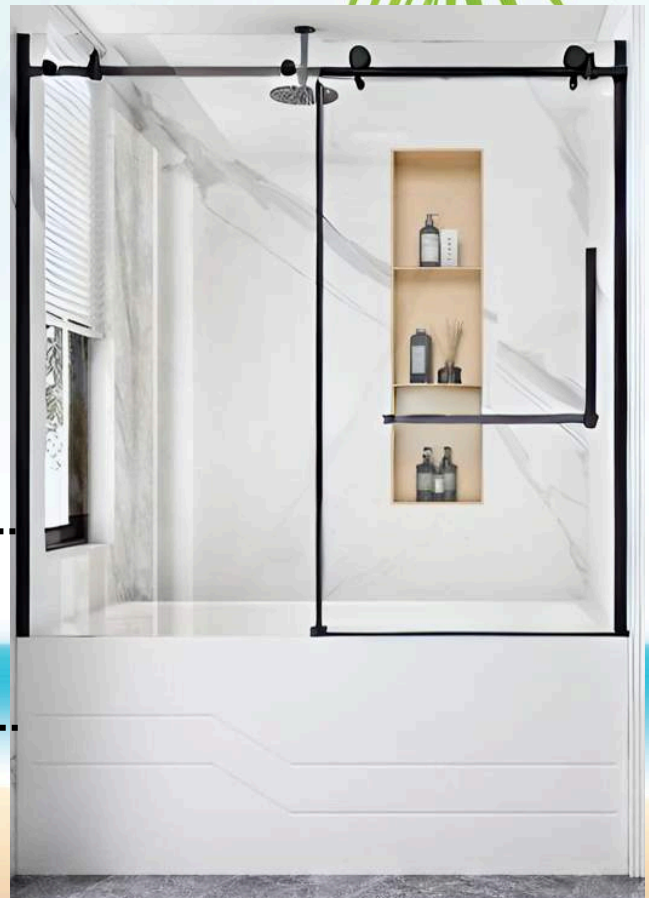

## SHOWER GLASS DOORS

Elevate Your Everyday: Modern Bathrooms, Timeless Luxury!

**HOT SALE**

Colors:

Silver

Black

Gold

Sizes:

59" X 60"

48" X 72"

**\$479**

60" X 72"

60" X 74"

60" X 76"

**\$499**

#1 Choice for Contractors